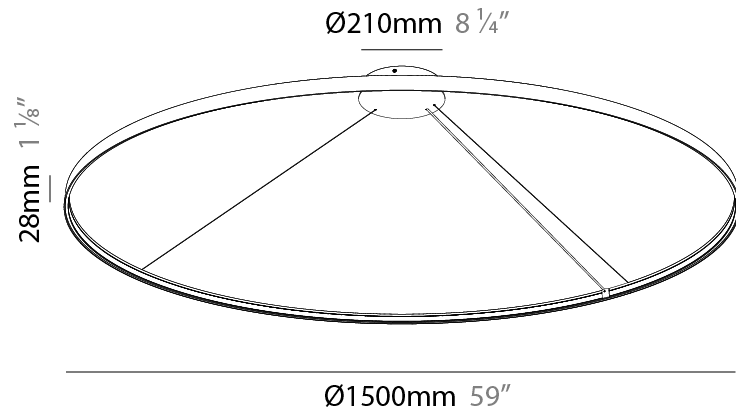

GENERAL

Series: Glorious Silhouette
Partner: Prolicht
Division: Architectural
Installation: Suspension
Product Type: Pendant
Mounting Location: Ceiling
Light Distribution: Direct

PHYSICAL

Shape: Round
Diameter (mm): 1500
Diameter (in): 59 1/16
Height (mm): 28
Height (in): 1 1/8
Max. Overall Height (mm): 4028
Max. Overall Height (in): 158 9/16
Weight (kg): 1.9
Diffuser: PMMA - Opal
Fixture Finish: SSR / BKV / CWI / CRY / HAB / UFT / ITA / RUA / FTG / MYG / LOD / PUS / FRO / FUP / KIA / POP / BLS / SPG / MEY / GOH / CHC / COM / ABZ / JAG / OBR / MOS / ROR
Accent Finish: CHR / BLK
Fixture Material: PMMA / Aluminum
Cable Details: 4000mm / 157 1/2" Cable - Black or Chrome

ELECTRICAL

Lamp Type: LED (Zhaga Standard)
Input Wattage (W): 62
Total Output Wattage (W): 56.4
Dimming: Non-Dimming / 0-10V Dimming / Phase Dimming / DALI Dimming / MATTER Dimming
Driver Included: Yes
Driver Location: Integrated
Driver Type: Constant Current - Universal
Driver Class: Class 2
Input Voltage (V): 120 - 277
Constant Current (MA): 2350mA

LED

Color Temperature (°K): 2700 / 3000
Max. Delivered Lumen (lm): 3451 / 3615
Nominal Lumen (lm): 5949 / 6233
CRI: >80 CRI
Lamp Life (hrs): 50000

OPTICAL

RATINGS AND CERTIFICATIONS

Certified By: Certified for North American Standards
IP rating: IP20