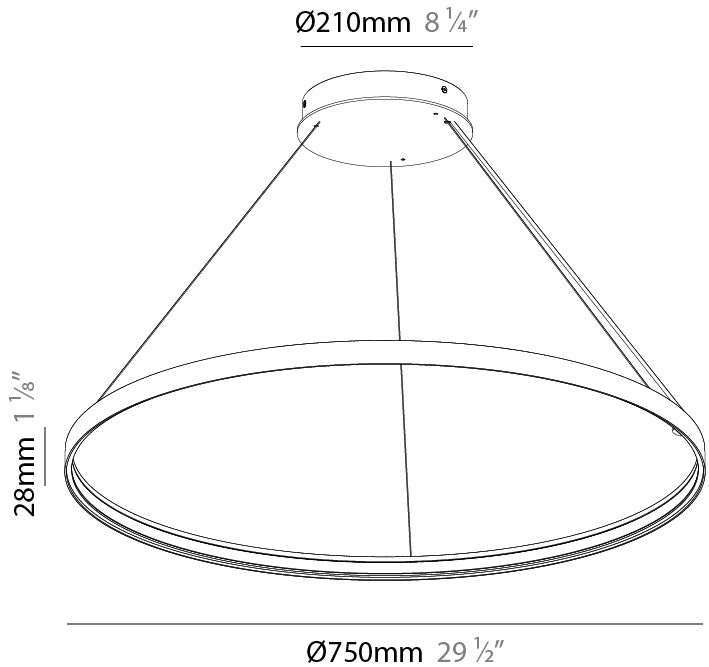

GENERAL

Series: Glorious Silhouette
Partner: Prolicht
Division: Architectural
Installation: Suspension
Product Type: Pendant
Mounting Location: Ceiling
Light Distribution: Direct

PHYSICAL

Shape: Round
Diameter (mm): 750
Diameter (in): 29 1/2
Height (mm): 28
Height (in): 1 1/8
Max. Overall Height (mm): 4028
Max. Overall Height (in): 158 9/16
Weight (kg): 1.0
Diffuser: PMMA - Opal
Fixture Finish: SSR / BKV / CWI / CRY / HAB / UFT / ITA / RUA / FTG / MYG / LOD / PUS / FRO / FUP / KIA / POP / BLS / SPG / MEY / GOH / CHC / COM / ABZ / JAG / OBR / MOS / ROR
Accent Finish: CHR / BLK
Fixture Material: PMMA / Aluminum
Cable Details: 4000mm / 157 1/2" Cable - Black or Chrome

ELECTRICAL

Lamp Type: LED (Zhaga Standard)
Input Wattage (W): 31
Total Output Wattage (W): 28.2
Dimming: Non-Dimming / 0-10V Dimming / Phase Dimming / DALI Dimming / MATTER Dimming
Driver Included: Yes
Driver Location: Integrated
Driver Type: Constant Current - Universal
Driver Class: Class 2
Input Voltage (V): 120 - 277
Constant Current (MA): 1166mA

LED

Color Temperature (°K): 2700 / 3000
Max. Delivered Lumen (lm): 1707 / 1788
Nominal Lumen (lm): 2943 / 3083
CRI: >80 CRI
Lamp Life (hrs): 50000

OPTICAL

RATINGS AND CERTIFICATIONS

Certified By: Certified for North American Standards
IP rating: IP20

PROJECT
TYPE
SPECIFIER
QUANTITY
DATE