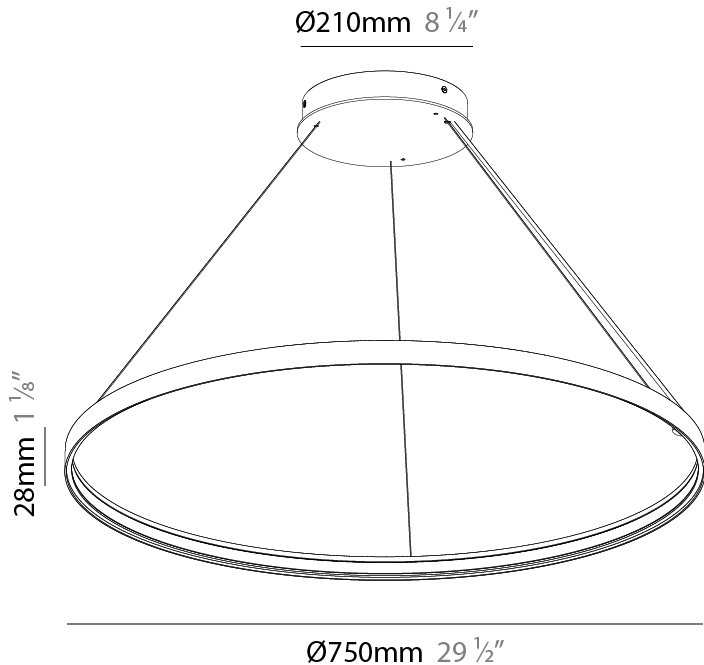

GENERAL

Series: Glorious Silhouette
Partner: Prolicht
Division: Architectural
Installation: Suspension
Product Type: Pendant
Mounting Location: Ceiling
Light Distribution: Direct

PHYSICAL

Shape: Round
Diameter (mm): 750
Diameter (in): 29 1/2
Height (mm): 28
Height (in): 1 1/8
Max. Overall Height (mm): 4028
Max. Overall Height (in): 158 9/16
Weight (kg): 1.0
Diffuser: PMMA - Opal
Fixture Finish: SSR / BKV / CWI / CRY / HAB / UFT / ITA / RUA / FTG / MYG / LOD / PUS / FRO / FUP / KIA / POP / BLS / SPG / MEY / GOH / CHC / COM / ABZ / JAG / OBR / MOS / ROR
Accent Finish: CHR / BLK
Fixture Material: PMMA / Aluminum
Cable Details: 4000mm / 157 1/2" Cable - Black or Chrome

ELECTRICAL

Lamp Type: LED (Zhaga Standard)
Input Wattage (W): 31
Total Output Wattage (W): 28.2
Dimming: Non-Dimming / 0-10V Dimming / Phase Dimming / DALI Dimming / MATTER Dimming
Driver Included: Yes
Driver Location: Integrated
Driver Type: Constant Current - Universal
Driver Class: Class 2
Input Voltage (V): 120 - 277
Constant Current (MA): 1166mA

LED

Color Temperature (°K): 2700 / 3000
Max. Delivered Lumen (lm): 1707 / 1788
Nominal Lumen (lm): 2943 / 3083
CRI: >80 CRI
Lamp Life (hrs): 50000

OPTICAL

RATINGS AND CERTIFICATIONS

Certified By: Certified for North American Standards
IP rating: IP20

PROJECT	_____
TYPE	_____
SPECIFIER	_____
QUANTITY	_____
DATE	_____