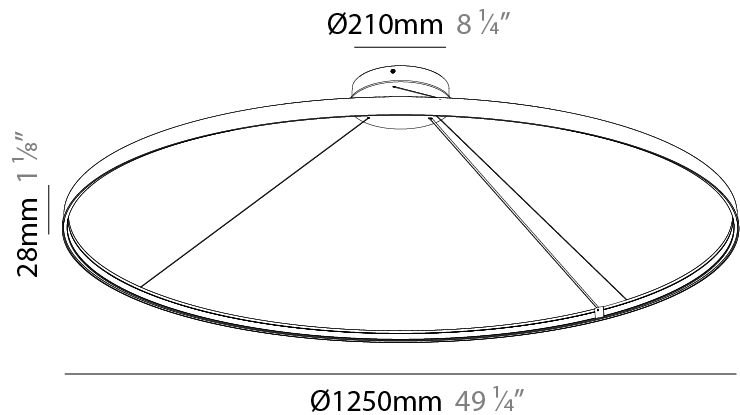

GENERAL

Series: Glorious Silhouette
Partner: Prolicht
Division: Architectural
Installation: Suspension
Product Type: Pendant
Mounting Location: Ceiling
Light Distribution: Direct

PHYSICAL

Shape: Round
Diameter (mm): 1250
Diameter (in): 49 ³/₁₆
Height (mm): 28
Height (in): 1 ¹/₈
Max. Overall Height (mm): 4028
Max. Overall Height (in): 158 ³/₁₆
Weight (kg): 1.0
Diffuser: PMMA - Opal
Fixture Finish: SSR / BKV / CWI / CRY / HAB / UFT / ITA / RUA / FTG / MYG / LOD / PUS / FRO / FUP / KIA / POP / BLS / SPG / MEY / GOH / CHC / COM / ABZ / JAG / OBR / MOS / ROR
Accent Finish: CHR / BLK
Fixture Material: PMMA / Aluminum
Cable Details: 4000mm / 157 1/2" Cable - Black or Chrome

ELECTRICAL

Lamp Type: LED (Zhaga Standard)
Input Wattage (W): 51
Total Output Wattage (W): 46.3
Dimming: Non-Dimming / 0-10V Dimming / Phase Dimming / DALI Dimming / MATTER Dimming
Driver Included: Yes
Driver Location: Integrated
Driver Type: Constant Current - Universal
Driver Class: Class 2
Input Voltage (V): 120 - 277
Constant Current (MA): 1950mA

LED

Color Temperature (°K): 2700 / 3000
Max. Delivered Lumen (lm): 2771 / 2379
Nominal Lumen (lm): 3916 / 4102
CRI: >80 CRI
Lamp Life (hrs): 50000

OPTICAL

RATINGS AND CERTIFICATIONS

Certified By: Certified for North American Standards
IP rating: IP20