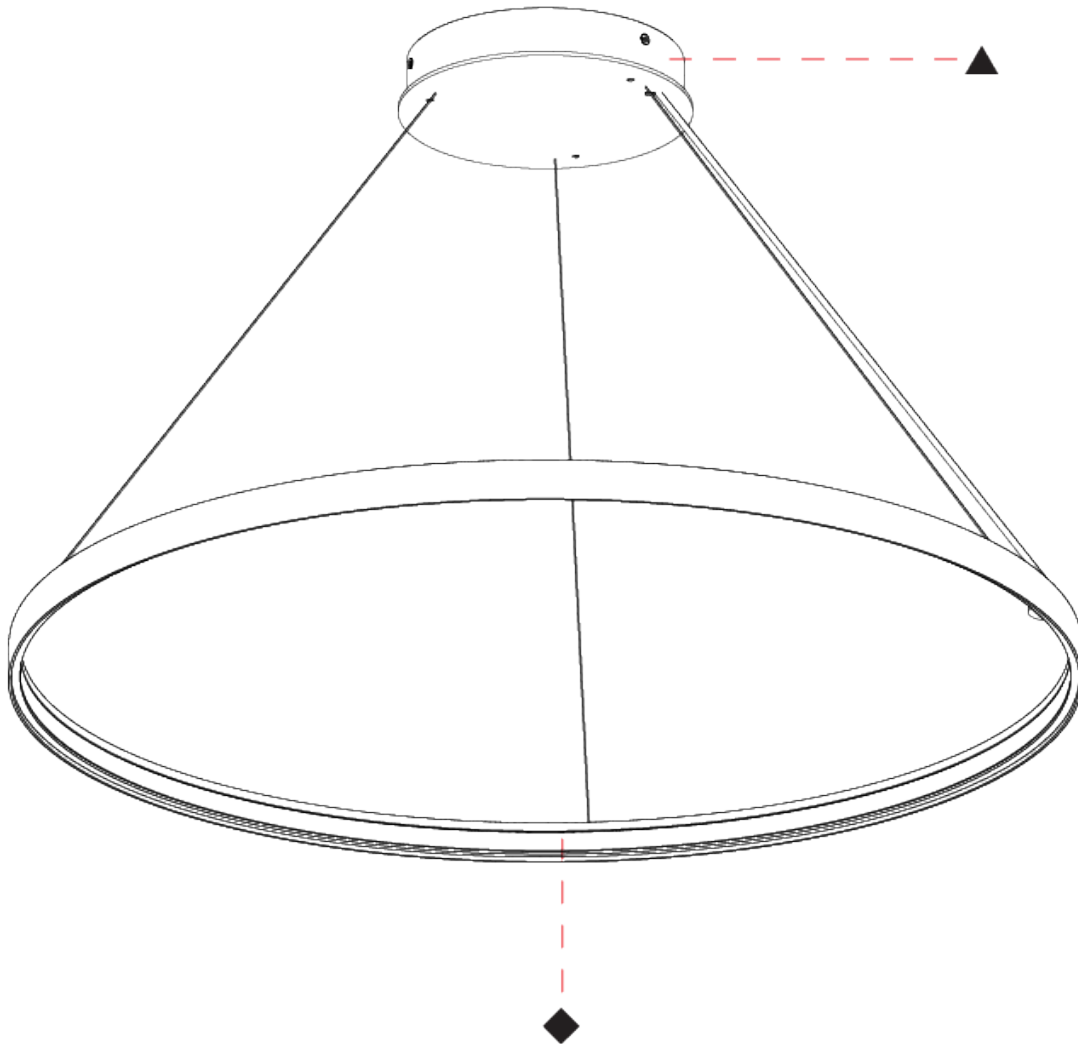

GLORIOUS SILHOUETTE SUSPENSION

A3001044-

PROJECT	_____
TYPE	_____
SPECIFIER	_____
QUANTITY	_____
DATE	_____

A