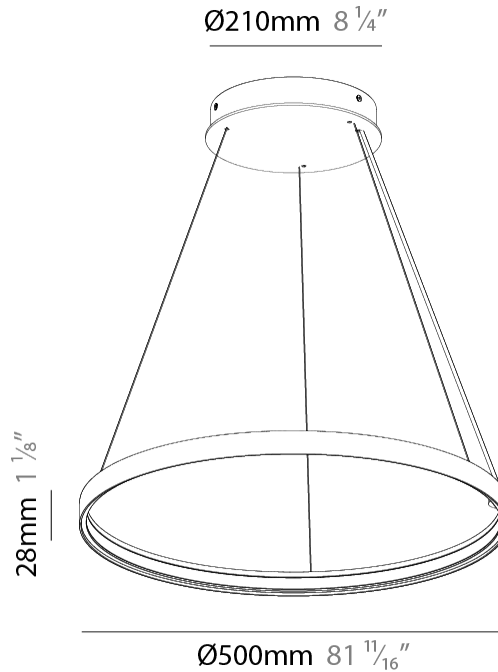

GENERAL

Series: Glorious Silhouette
Partner: Prolicht
Division: Architectural
Installation: Suspension
Product Type: Pendant
Mounting Location: Ceiling
Light Distribution: Direct

PHYSICAL

Shape: Round
Diameter (mm): 500
Diameter (in): 19 11/16
Height (mm): 28
Height (in): 1 1/8
Max. Overall Height (mm): 4028
Max. Overall Height (in): 158 9/16
Weight (kg): 0.7
Diffuser: PMMA - Opal
Fixture Finish: SSR / BKV / CWI / CRY / HAB / UFT / ITA / RUA / FTG / MYG / LOD / PUS / FRO / FUP / KIA / POP / BLS / SPG / MEY / GOH / CHC / COM / ABZ / JAG / OBR / MOS / ROR
Accent Finish: CHR / BLK
Fixture Material: PMMA / Aluminum
Cable Details: 4000mm / 157 1/2" Cable - Black or Chrome

ELECTRICAL

Lamp Type: LED (Zhaga Standard)
Input Wattage (W): 20
Total Output Wattage (W): 18.2
Dimming: Non-Dimming / 0-10V Dimming / Phase Dimming / DALI Dimming / MATTER Dimming
Driver Included: Yes
Driver Location: Integrated
Driver Type: Constant Current - Universal
Driver Class: Class 2
Input Voltage (V): 120 - 277
Constant Current (MA): 750mA

LED

Color Temperature (°K): 2700 / 3000
Max. Delivered Lumen (lm): 1097 / 1149
Nominal Lumen (lm): 1891 / 1981
CRI: >80 CRI
Lamp Life (hrs): 50000

OPTICAL

RATINGS AND CERTIFICATIONS

Certified By: Certified for North American Standards
IP rating: IP20

PROJECT _____
TYPE _____
SPECIFIER _____
QUANTITY _____
DATE _____