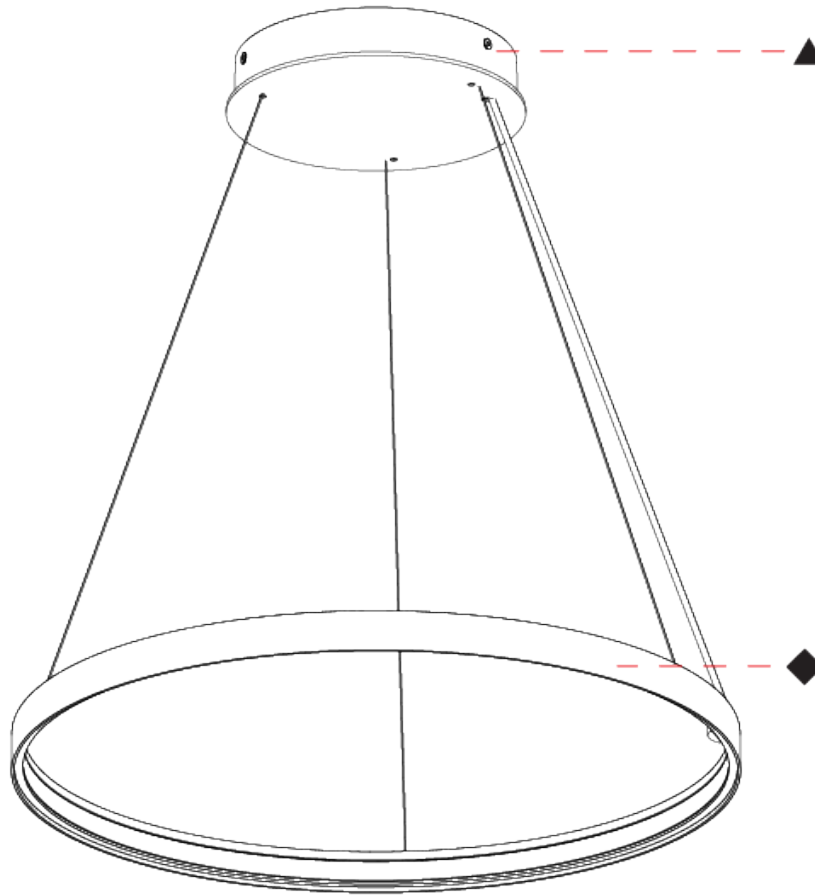

GLORIOUS SILHOUETTE SUSPENSION

A3001043-

PROJECT	_____
TYPE	_____
SPECIFIER	_____
QUANTITY	_____
DATE	_____