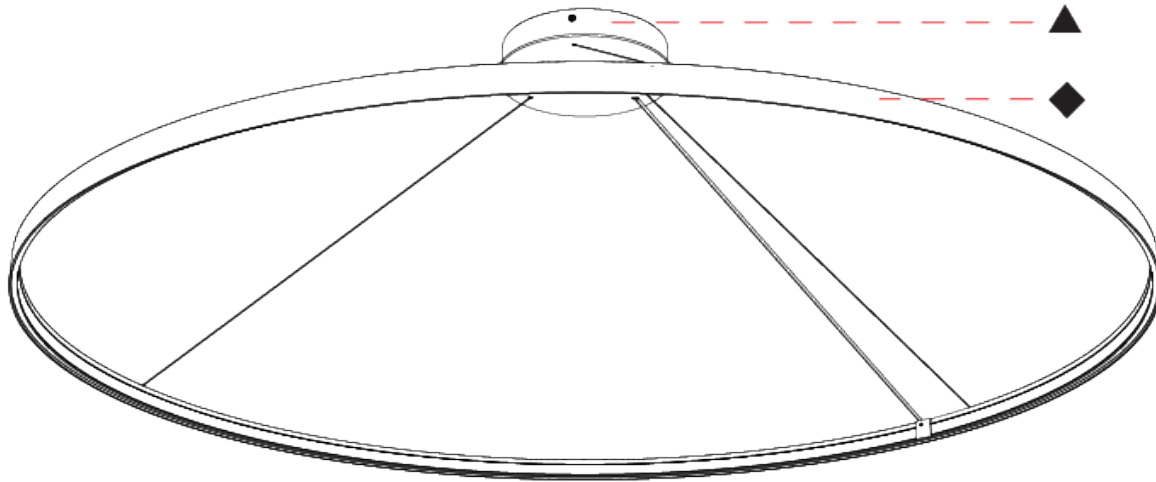

GLORIOUS SILHOUETTE SUSPENSION

A3001046-

PROJECT	_____
TYPE	_____
SPECIFIER	_____
QUANTITY	_____
DATE	_____