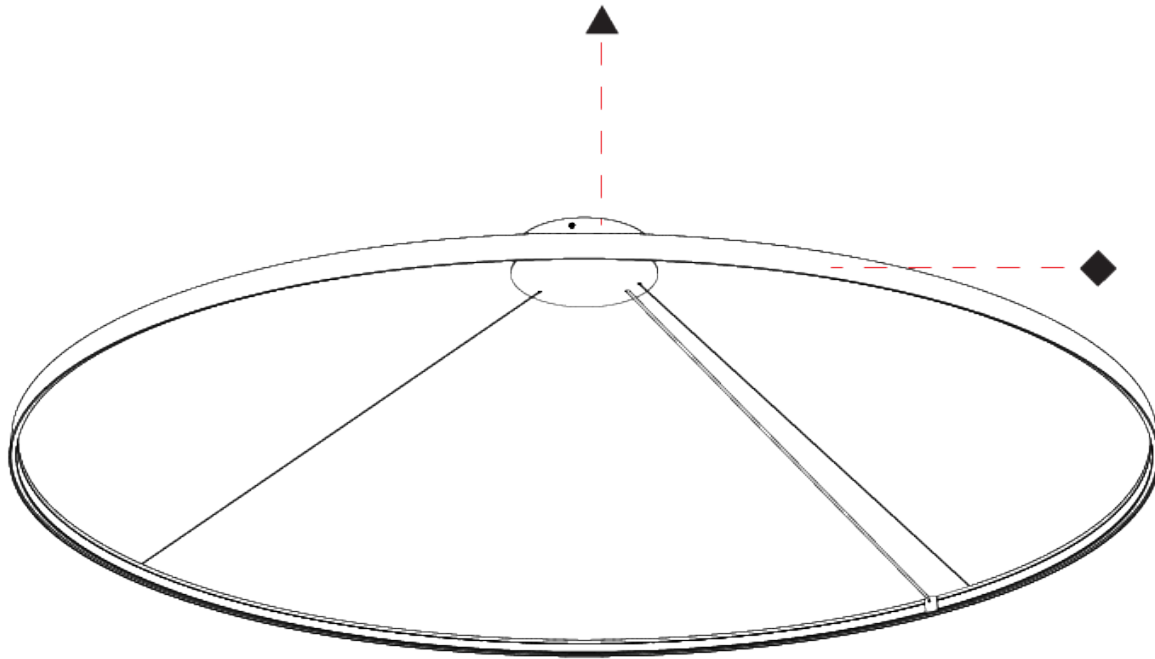

GLORIOUS SILHOUETTE SUSPENSION

A3001047-

PROJECT	_____
TYPE	_____
SPECIFIER	_____
QUANTITY	_____
DATE	_____