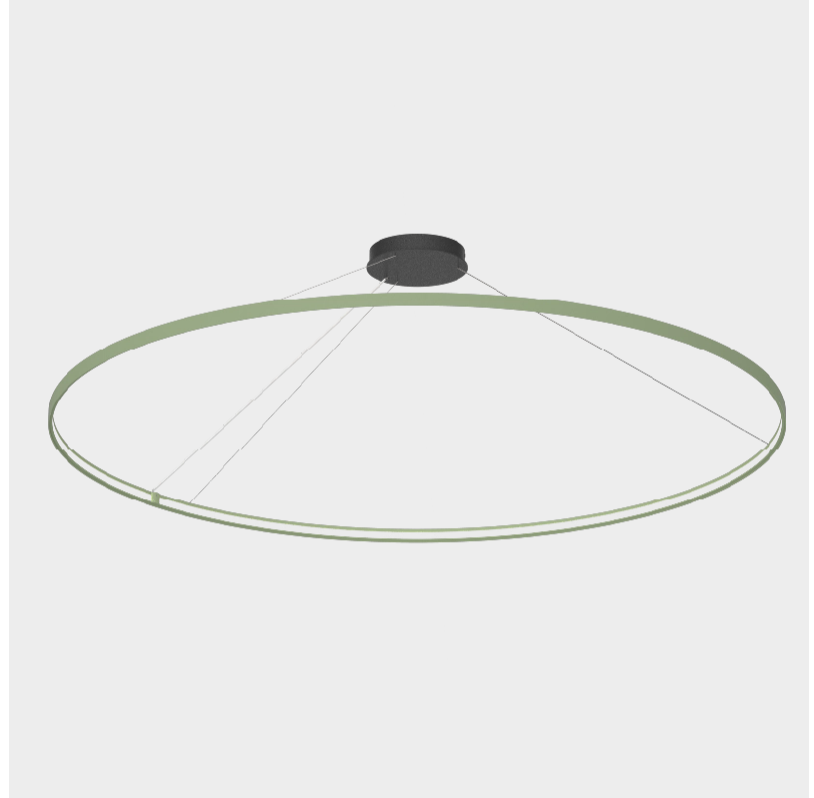

GENERAL

Series: Glorious Silhouette
Partner: Prolicht
Division: Architectural
Installation: Suspension
Product Type: Pendant
Mounting Location: Ceiling
Light Distribution: Direct

PHYSICAL

Shape: Round
Diameter (mm): 1500
Diameter (in): 59 1/16
Height (mm): 28
Height (in): 1 1/8
Max. Overall Height (mm): 4028
Max. Overall Height (in): 158 9/16
Weight (kg): 1.9
Diffuser: PMMA - Opal
Fixture Finish: SSR / BKV / CWI / CRY / HAB / UFT / ITA / RUA / FTG / MYG / LOD / PUS / FRO / FUP / KIA / POP / BLS / SPG / MEY / GOH / CHC / COM / ABZ / JAG / OBR / MOS / ROR
Accent Finish: CHR / BLK
Fixture Material: PMMA / Aluminum
Cable Details: 4000mm / 157 1/2" Cable - Black or Chrome

ELECTRICAL

Lamp Type: LED (Zhaga Standard)
Input Wattage (W): 62
Total Output Wattage (W): 56.4
Dimming: Non-Dimming / 0-10V Dimming / Phase Dimming / DALI Dimming / MATTER Dimming
Driver Included: Yes
Driver Location: Integrated
Driver Type: Constant Current - Universal
Driver Class: Class 2
Input Voltage (V): 120 - 277
Constant Current (MA): 2350mA

LED

Color Temperature (°K): 2700 / 3000
Max. Delivered Lumen (lm): 3451 / 3615
Nominal Lumen (lm): 5949 / 6233
CRI: >80 CRI
Lamp Life (hrs): 50000

OPTICAL

RATINGS AND CERTIFICATIONS

Certified By: Certified for North American Standards
IP rating: IP20

PROJECT _____
TYPE _____
SPECIFIER _____
QUANTITY _____
DATE _____