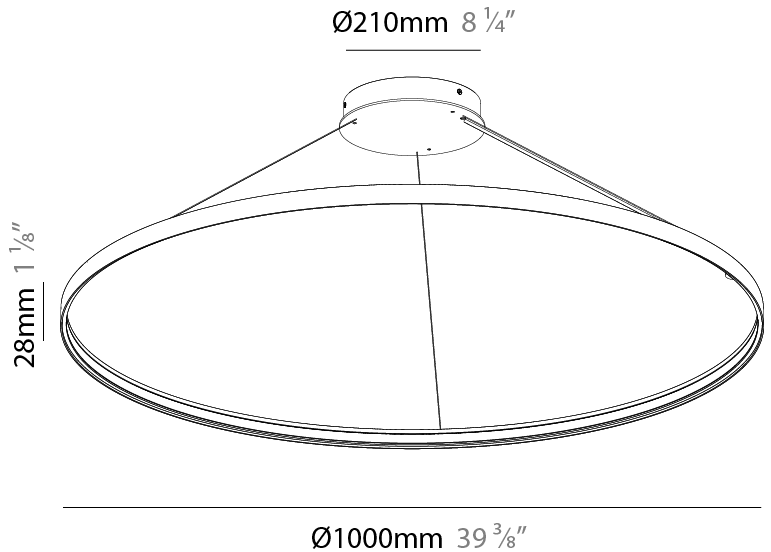

GENERAL

Series: Glorious Silhouette
Partner: Prolicht
Division: Architectural
Installation: Suspension
Product Type: Pendant
Mounting Location: Ceiling
Light Distribution: Direct

PHYSICAL

Shape: Round
Diameter (mm): 1000
Diameter (in): 39 3/8
Height (mm): 28
Height (in): 1 1/8
Max. Overall Height (mm): 4028
Max. Overall Height (in): 158 3/16
Weight (kg): 1.0
Diffuser: PMMA - Opal
Fixture Finish: SSR / BKV / CWI / CRY / HAB / UFT / ITA / RUA / FTG / MYG / LOD / PUS / FRO / FUP / KIA / POP / BLS / SPG / MEY / GOH / CHC / COM / ABZ / JAG / OBR / MOS / ROR
Accent Finish: CHR / BLK
Fixture Material: PMMA / Aluminum
Cable Details: 4000mm / 157 1/2" Cable - Black or Chrome

ELECTRICAL

Lamp Type: LED (Zhaga Standard)
Input Wattage (W): 41
Total Output Wattage (W): 37.3
Dimming: Non-Dimming / 0-10V Dimming / Phase Dimming / DALI Dimming / MATTER Dimming
Driver Included: Yes
Driver Location: Integrated
Driver Type: Constant Current - Universal
Driver Class: Class 2
Input Voltage (V): 120 - 277
Constant Current (MA): 1550mA

LED

Color Temperature (°K): 2700 / 3000
Max. Delivered Lumen (lm): 2771 / 2379
Nominal Lumen (lm): 3916 / 4102
CRI: >80 CRI
Lamp Life (hrs): 50000

OPTICAL

RATINGS AND CERTIFICATIONS

Certified By: Certified for North American Standards
IP rating: IP20