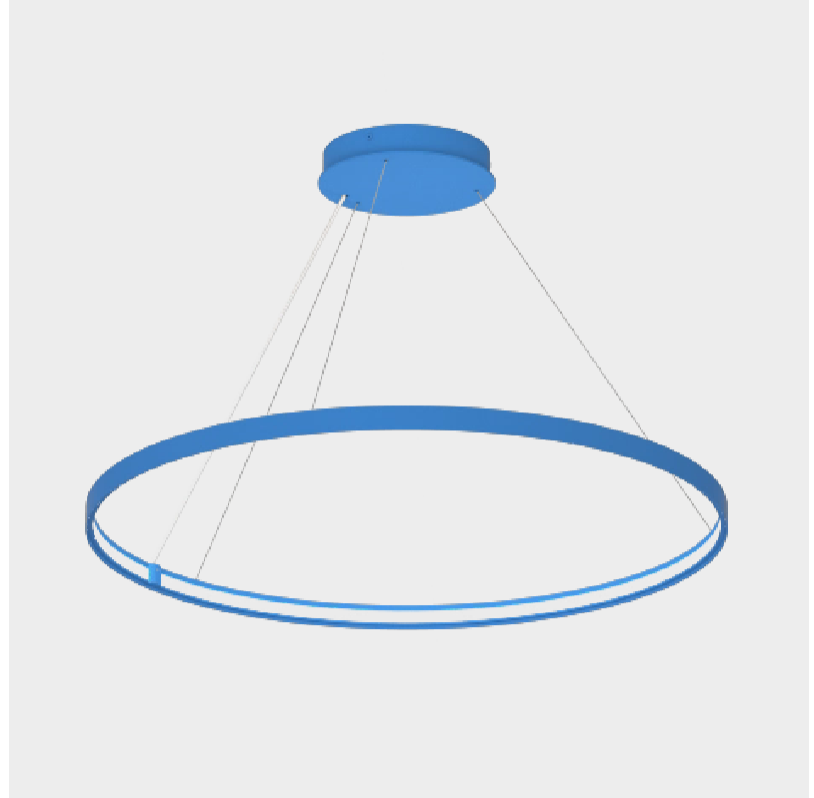

GENERAL

Series: Glorious Silhouette
Partner: Prolicht
Division: Architectural
Installation: Suspension
Product Type: Pendant
Mounting Location: Ceiling
Light Distribution: Direct

PHYSICAL

Shape: Round
Diameter (mm): 750
Diameter (in): 29 1/2
Height (mm): 28
Height (in): 1 1/8
Max. Overall Height (mm): 4028
Max. Overall Height (in): 158 9/16
Weight (kg): 1.0
Diffuser: PMMA - Opal
Fixture Finish: SSR / BKV / CWI / CRY / HAB / UFT / ITA / RUA / FTG / MYG / LOD / PUS / FRO / FUP / KIA / POP / BLS / SPG / MEY / GOH / CHC / COM / ABZ / JAG / OBR / MOS / ROR
Accent Finish: CHR / BLK
Fixture Material: PMMA / Aluminum
Cable Details: 4000mm / 157 1/2" Cable - Black or Chrome

ELECTRICAL

Lamp Type: LED (Zhaga Standard)
Input Wattage (W): 31
Total Output Wattage (W): 28.2
Dimming: Non-Dimming / 0-10V Dimming / Phase Dimming / DALI Dimming / MATTER Dimming
Driver Included: Yes
Driver Location: Integrated
Driver Type: Constant Current - Universal
Driver Class: Class 2
Input Voltage (V): 120 - 277
Constant Current (MA): 1166mA

LED

Color Temperature (°K): 2700 / 3000
Max. Delivered Lumen (lm): 1707 / 1788
Nominal Lumen (lm): 2943 / 3083
CRI: >80 CRI
Lamp Life (hrs): 50000

OPTICAL

RATINGS AND CERTIFICATIONS

Certified By: Certified for North American Standards
IP rating: IP20

PROJECT
TYPE
SPECIFIER
QUANTITY
DATE