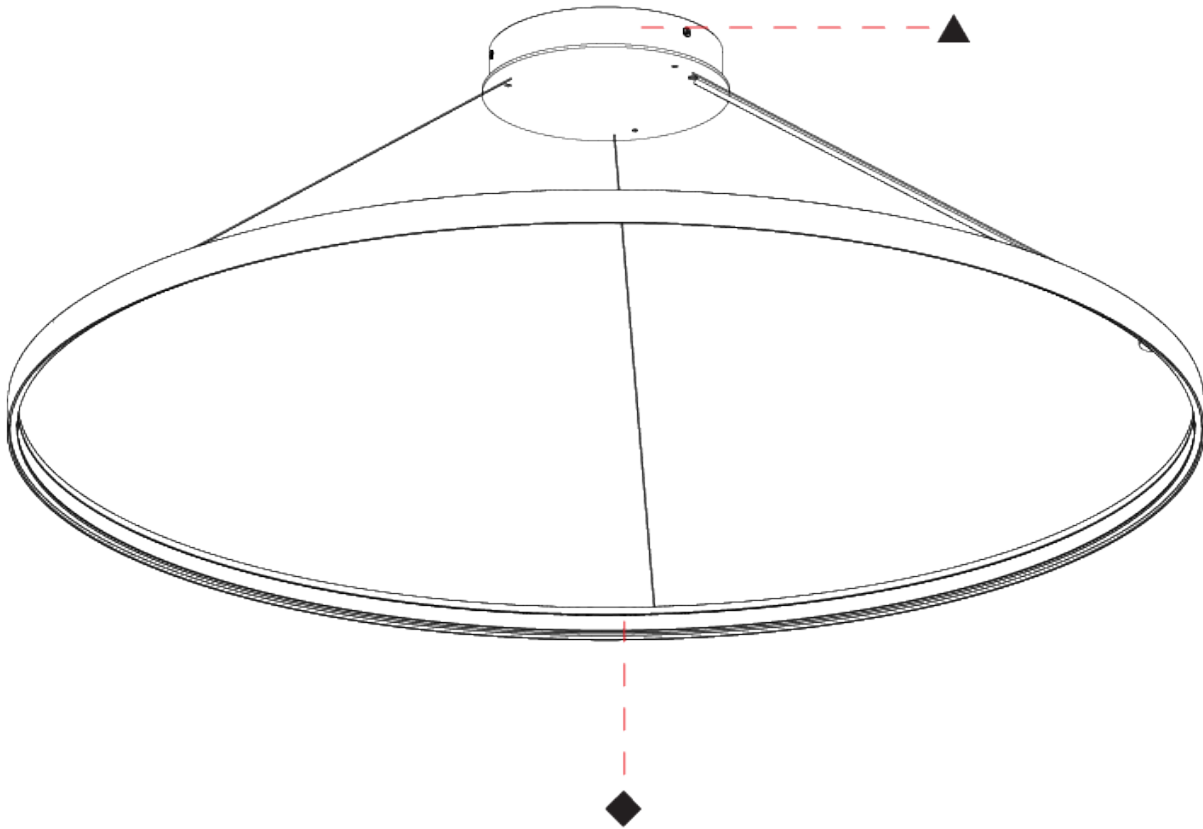

GLORIOUS SILHOUETTE SUSPENSION

A3001045-

PROJECT	_____
TYPE	_____
SPECIFIER	_____
QUANTITY	_____
DATE	_____

A