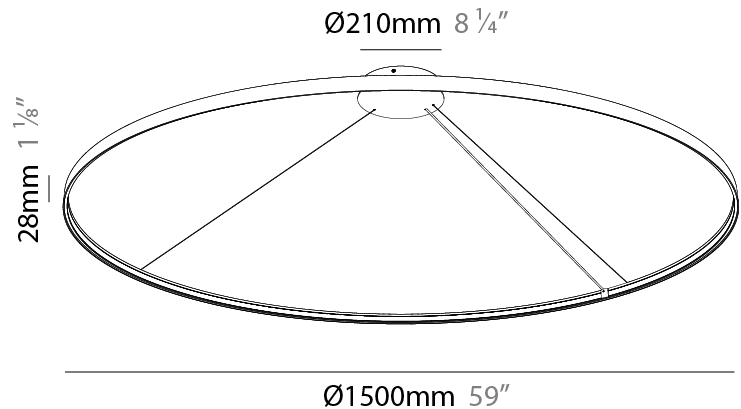

GENERAL

Series: Glorious Silhouette
Partner: Prolicht
Division: Architectural
Installation: Suspension
Product Type: Pendant
Mounting Location: Ceiling
Light Distribution: Direct

PHYSICAL

Shape: Round
Diameter (mm): 1500
Diameter (in): 59 1/16
Height (mm): 28
Height (in): 1 1/8
Max. Overall Height (mm): 4028
Max. Overall Height (in): 158 9/16
Weight (kg): 1.9
Diffuser: PMMA - Opal
Fixture Finish: SSR / BKV / CWI / CRY / HAB / UFT / ITA / RUA / FTG / MYG / LOD / PUS / FRO / FUP / KIA / POP / BLS / SPG / MEY / GOH / CHC / COM / ABZ / JAG / OBR / MOS / ROR
Accent Finish: CHR / BLK
Fixture Material: PMMA / Aluminum
Cable Details: 4000mm / 157 1/2" Cable - Black or Chrome

ELECTRICAL

Lamp Type: LED (Zhaga Standard)
Input Wattage (W): 62
Total Output Wattage (W): 56.4
Dimming: Non-Dimming / 0-10V Dimming / Phase Dimming / DALI Dimming / MATTER Dimming
Driver Included: Yes
Driver Location: Integrated
Driver Type: Constant Current - Universal
Driver Class: Class 2
Input Voltage (V): 120 - 277
Constant Current (MA): 2350mA

LED

Color Temperature (°K): 2700 / 3000
Max. Delivered Lumen (lm): 3451 / 3615
Nominal Lumen (lm): 5949 / 6233
CRI: >80 CRI
Lamp Life (hrs): 50000

OPTICAL

RATINGS AND CERTIFICATIONS

Certified By: Certified for North American Standards
IP rating: IP20

PROJECT _____
TYPE _____
SPECIFIER _____
QUANTITY _____
DATE _____